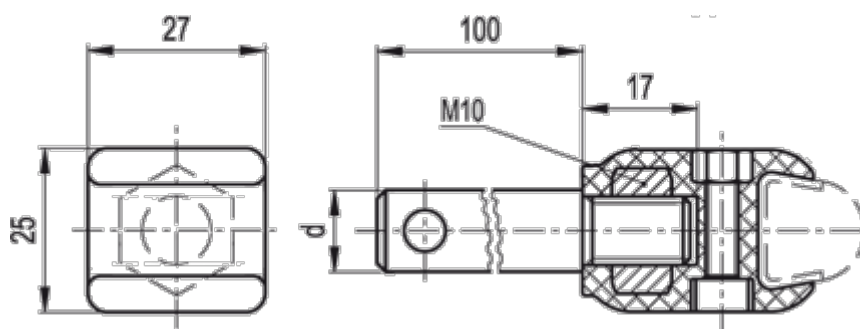

Data Sheet

Article number: 2310419815
Description: E+G Guide rail clamp
MPG-T-S-P14

Measures

d = 14

Weight (g) = 158